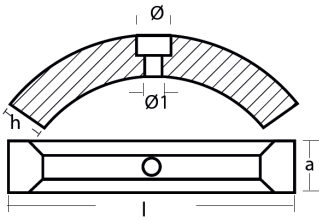

00728BIS

Volvo Penta - Serie 00728BIS

Volvo Penta collar for 3 blade sail drive, 4 blade folding prop
Volvo Penta 4-blades

Product technical specification

COD	kg	lbs		l	a	h	Ø	Ø1
00728BIS	0.27	0.60	mm	98	15	10	10	5.50
			inch	3.86	0.59	0.39	0.39	0.22

Main features

Catalog page: 291
Where it is installed: Volvo Penta 4-blades/pale
Original code: 3584442
Production method: d
Sold in the kit:

Other information

Barcode: 8033837069607
Boat type: Sailing boat
Specific: Saildrive